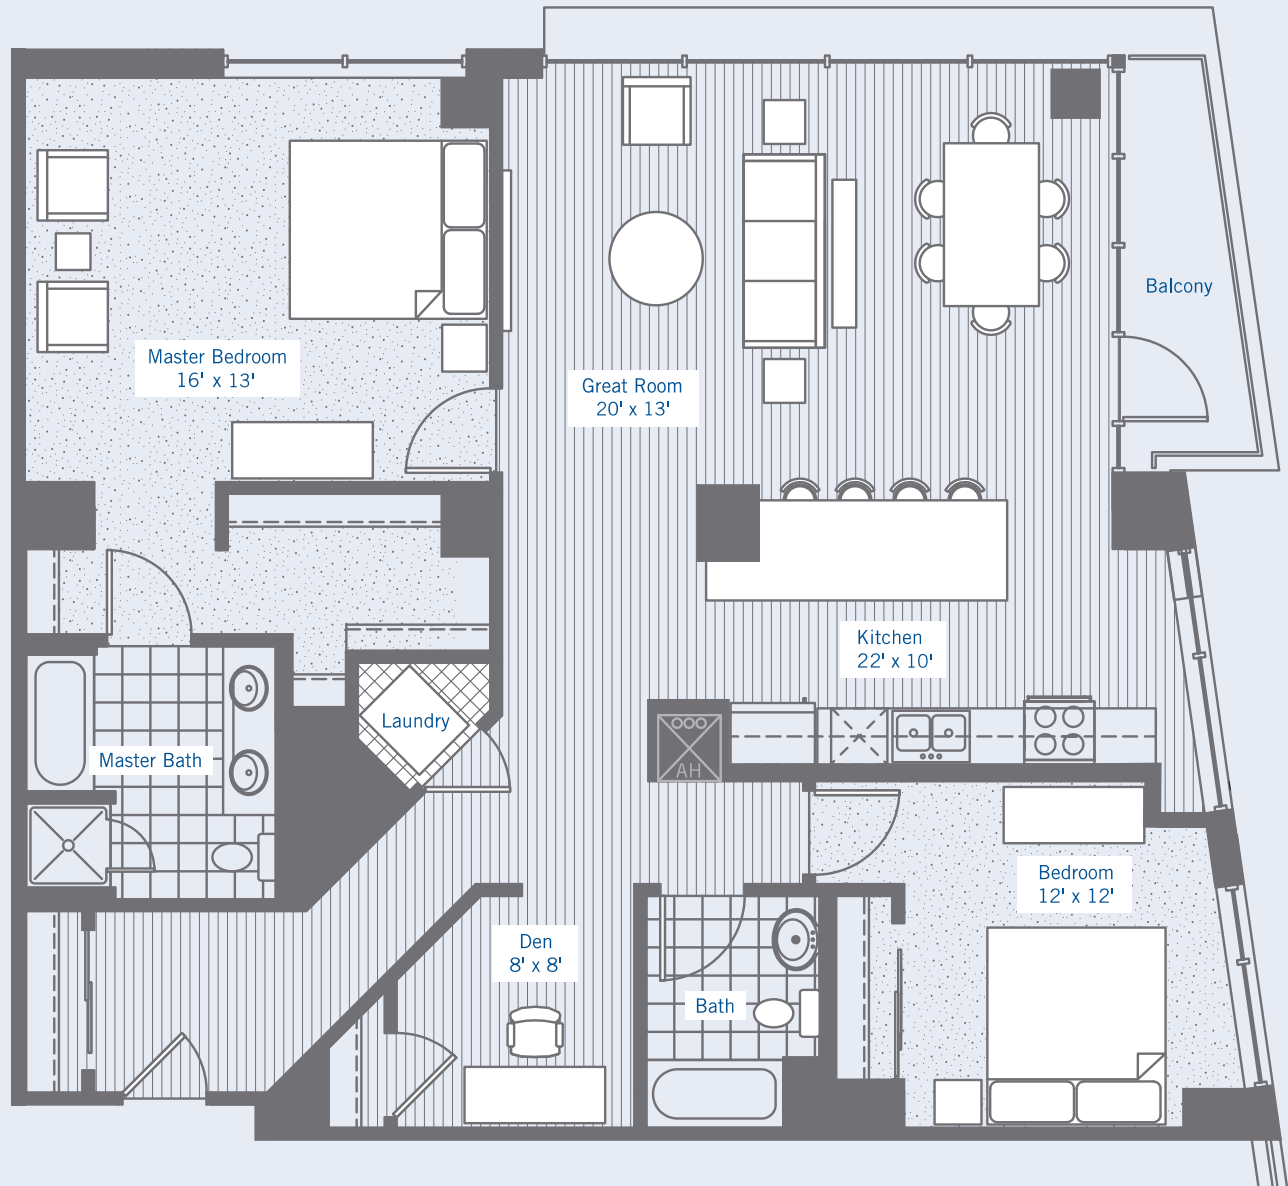

UNIT 304

park east lofts

4906 Laclede St. Louis, MO 63108
phone: 314.367.6500 fax: 314.367.0582 www.parkeastlofts.com

1,583 Sq. Ft. | 2 Bedroom & Den 2 Bath

A Development by:  **OPUS** Sales and Marketing by MAHER PARTNERS, LLC