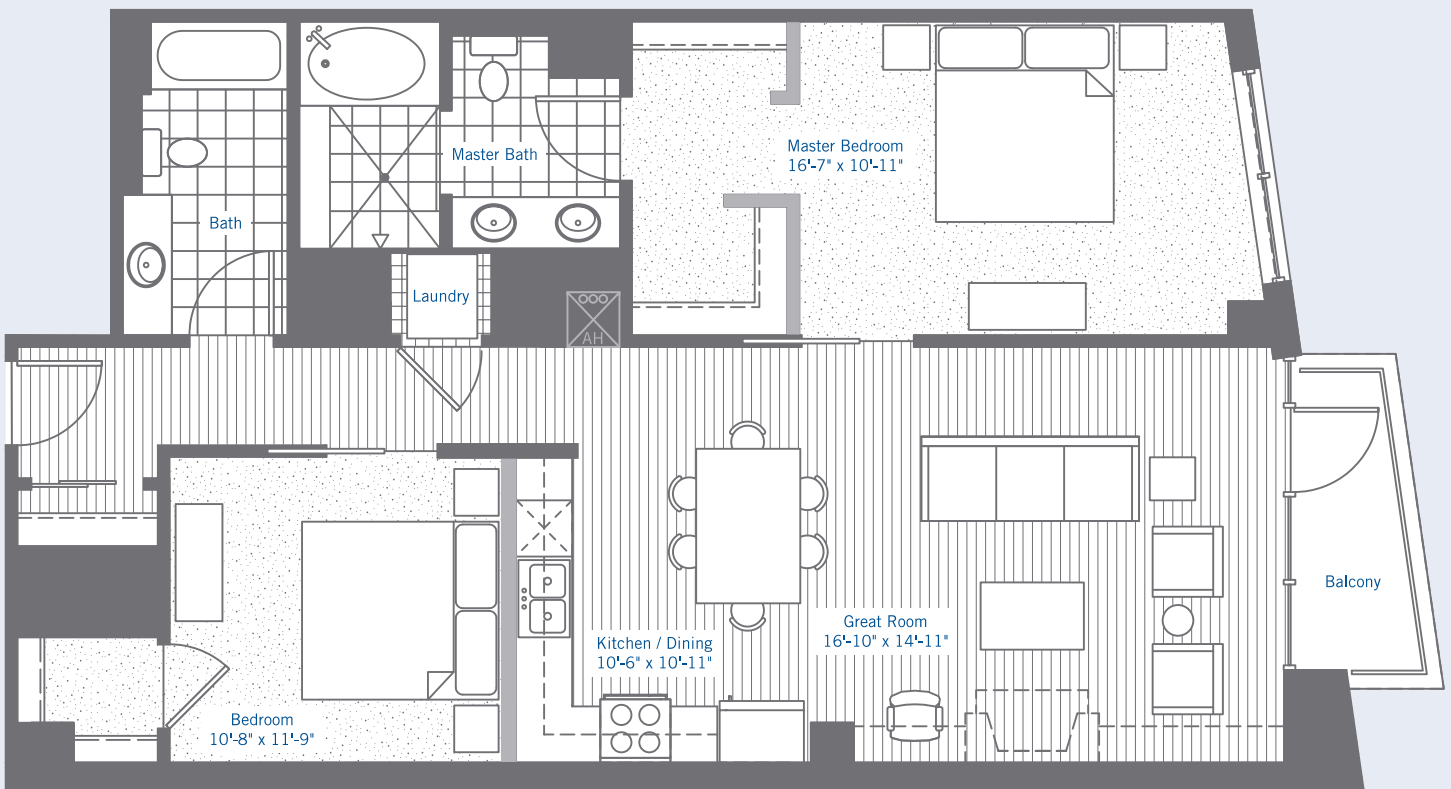

UNIT 01

park east lofts

4906 Laclede St. Louis, MO 63108
phone: 314.367.6500 fax: 314.367.0582 www.parkeastlofts.com

1,202 Sq. Ft. | 2 Bedroom 2 Bath

A Development by:  **OPUS** Sales and Marketing by MAHER PARTNERS, LLC